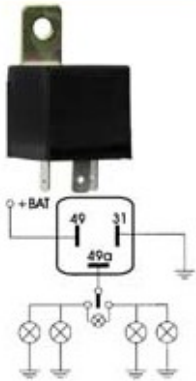

No.	Model	Remark	Voltage/Watt	Bracket
1584	(DIN) Ford, Opel, Saab, Volvo, Audi, Alfa Romeo, VW	With fused lamp detection increased speed in lamp blinking	12 V 2x (4) 21W + 0 4 W	
1126	(DIN) Ford, Opel, Saab, Volvo, Audi, Alfa Romeo, VW	With fused lamp detection increased speed in lamp blinking	12 V 2x (4) 21W + 0 4 W	

TERMINALES	TERMINALS	PAISES COUNTRIES PAYS	SAE	DIN	USA, Canada, GB USA, Canada, UK USA, Canada, UK	Japón Japan Japan
+ Bateria	+ Battery	España, Francia, Italia Spain, France, Italy Espagne, France, Italie	+	49	X	B
Masa	Earth		-	31		E
Mando Intern.	Switch		C	49a	L	L
Lámp. Vehículo	Veh. Control Lamp		R		P	
Lámp. Remolque	Trailer Control Lamp		R2	C2		